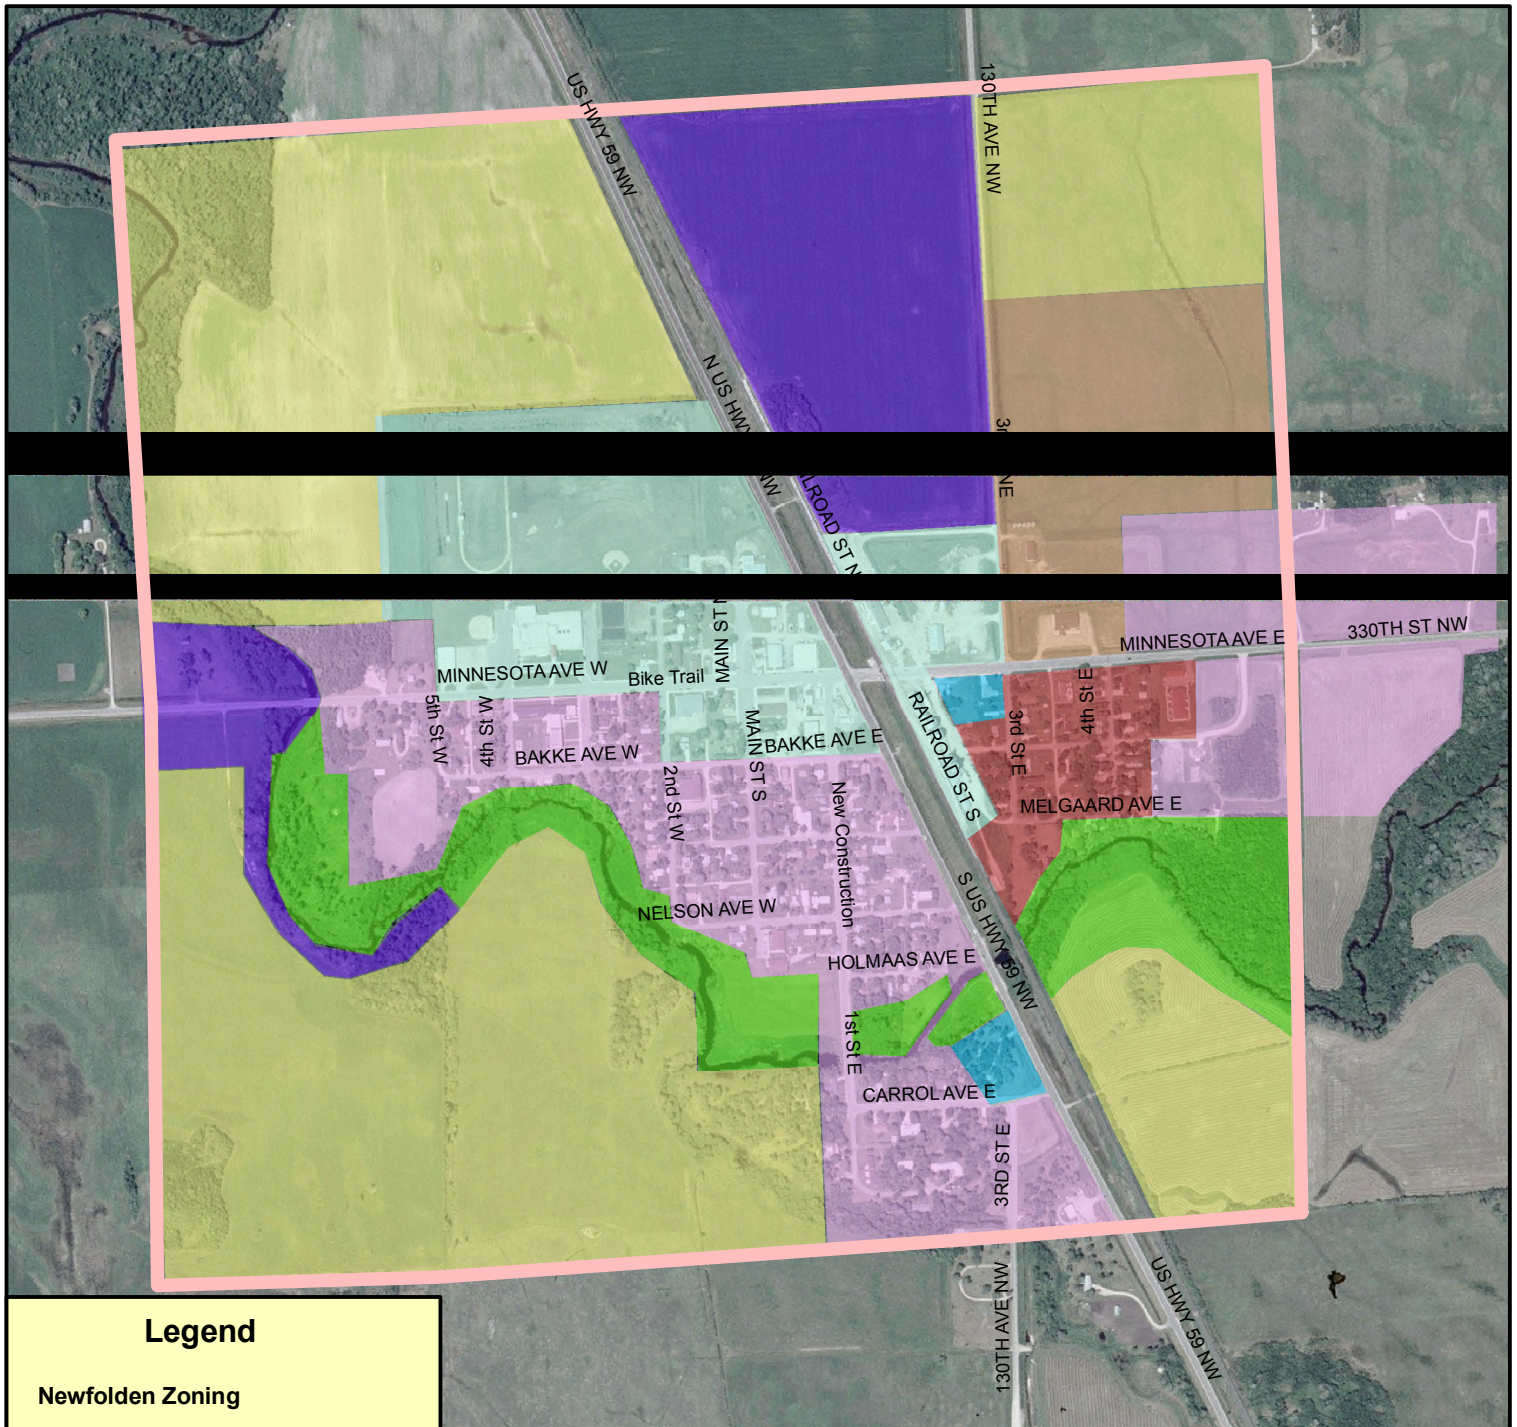

Newfolden Planning & Zoning 2009

Legend

Newfolden Zoning

- Agriculture
- Agriculture Residential
- Commercial/Industrial
- General Residential
- Greenway
- High Density Residential
- Parkland
- Rural Landscape

DRAFT

Map created by the NWRDC
 using the FSA 2003 aerial photos
 and county 911 road data.
 Contact: Troy Schroeder 218-745-6733